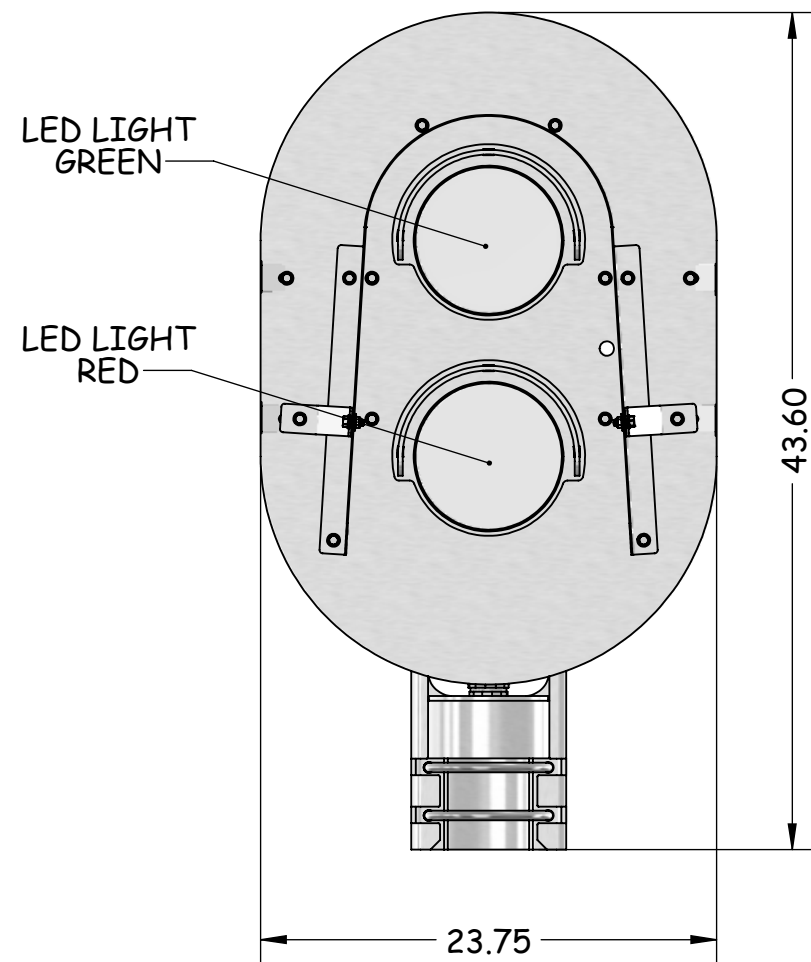

TOP VIEW

FRONT VIEW

SIDE VIEW

BACK VIEW

ISOMETRIC

MATERIAL:		DATE: 15/04/2014		TITLE: Wayside Signal 2 Aspect Green/Red	
<b>IMPERIAL</b>		SCALE: NOT TO SCALE		DRAWN BY: DP	
TOLERANCES:		CHKD BY:		ASSEMBLY NUMBER:	
X.XX ±0.06					
X.XXX ±0.03					
ANGLES ±1°					
THIRD ANGLE PROJECTION		PART NUMBER:		REV	
		<b>RR15-LED2AGR-K</b>		-	

FINISH:

REV	DESCRIPTION	DATE	BY
2	-	-	-
1	-	-	-