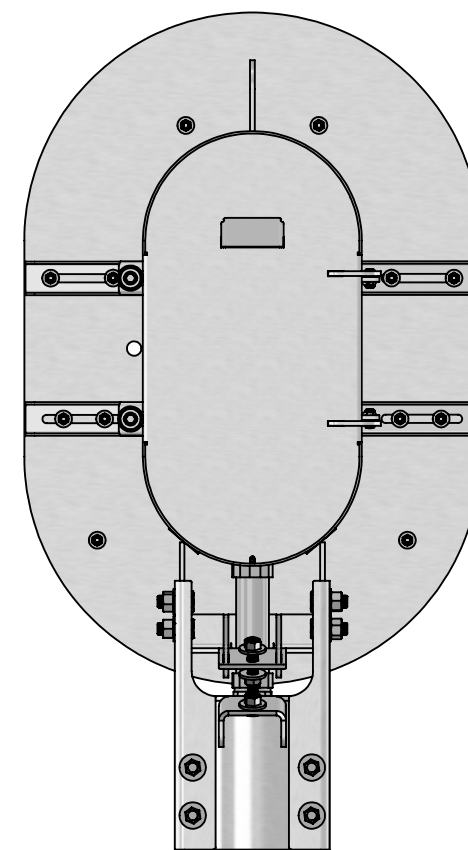

TOP VIEW

FRONT VIEW

SIDE VIEW

BACK VIEW

ISOMETRIC

MATERIAL:		DATE: 15/04/2014		TITLE: Wayside Signal 2 Aspect Green/Red	
<b>IMPERIAL</b>		SCALE: NOT TO SCALE		DRAWN BY: DP	
TOLERANCES:		CHKD BY:		ASSEMBLY NUMBER:	
X.XX ±0.06					
X.XXX ±0.03					
ANGLES ±1°					
THIRD ANGLE PROJECTION		PART NUMBER:		REV	
		<b>RR15-LED2AGR-K</b>		-	

FINISH:

REV	DESCRIPTION	DATE	BY
2	-	-	-
1	-	-	-