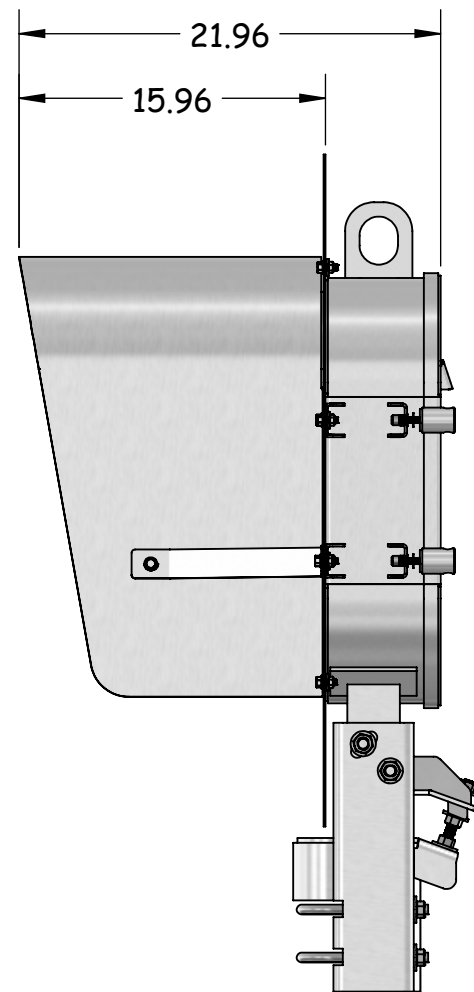

TOP VIEW

FRONT VIEW

SIDE VIEW

BACK VIEW

ISOMETRIC

MATERIAL:		DATE: 15/04/2014		TITLE: Wayside Signal 2 Aspect Green/Red	
<b>IMPERIAL</b>		SCALE: NOT TO SCALE		DRAWN BY: DP	
TOLERANCES:		CHKD BY:		ASSEMBLY NUMBER:	
X.XX ±0.06					
X.XXX ±0.03					
ANGLES ±1°					
THIRD ANGLE PROJECTION		PART NUMBER:		REV	
		<b>RR15-LED2AGR-K</b>		-	

FINISH:

REV	DESCRIPTION	DATE	BY
2	-	-	-
1	-	-	-