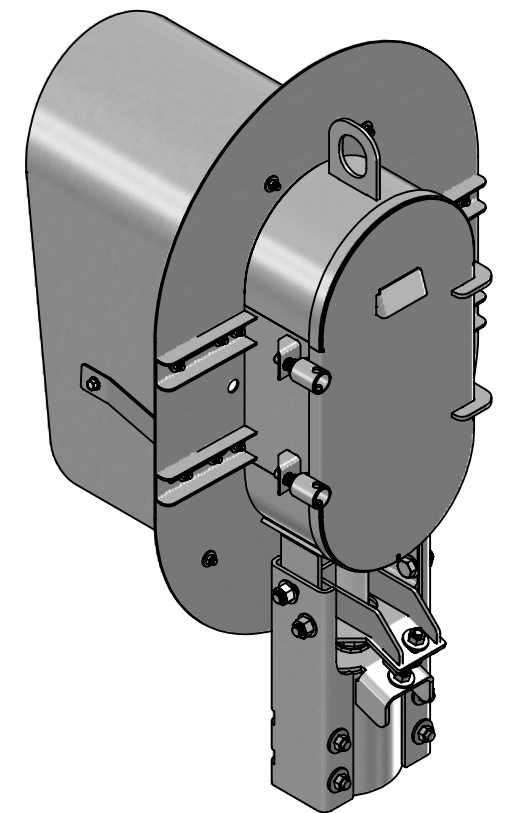

TOP VIEW

FRONT VIEW

SIDE VIEW

BACK VIEW

ISOMETRIC

MATERIAL:		DATE: 15/04/2014		TITLE: Wayside Signal 2 Aspect Green/Red	
<b>IMPERIAL</b>		SCALE: NOT TO SCALE		DRAWN BY: DP	
TOLERANCES:		CHKD BY:		ASSEMBLY NUMBER:	
X.XX ±0.06					
X.XXX ±0.03					
ANGLES ±1°					
THIRD ANGLE PROJECTION		PART NUMBER:		REV	
		<b>RR15-LED2AGR-K</b>		-	