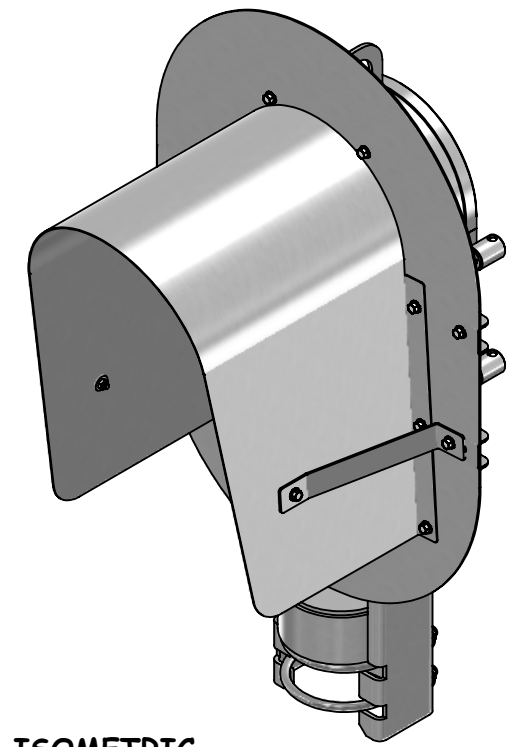

TOP VIEW

FRONT VIEW

SIDE VIEW

BACK VIEW

ISOMETRIC

MATERIAL:		DATE: 15/04/2014		TITLE: Wayside Signal 2 Aspect Green/Red	
<b>IMPERIAL</b>		SCALE: NOT TO SCALE		DRAWN BY: DP	
TOLERANCES:		CHKD BY:		ASSEMBLY NUMBER:	
X.XX ±0.06					
X.XXX ±0.03					
ANGLES ±1°					
THIRD ANGLE PROJECTION		PART NUMBER:		REV	
		<b>RR15-LED2AGR-K</b>		-	

FINISH:

REV	DESCRIPTION	DATE	BY
2	-	-	-
1	-	-	-